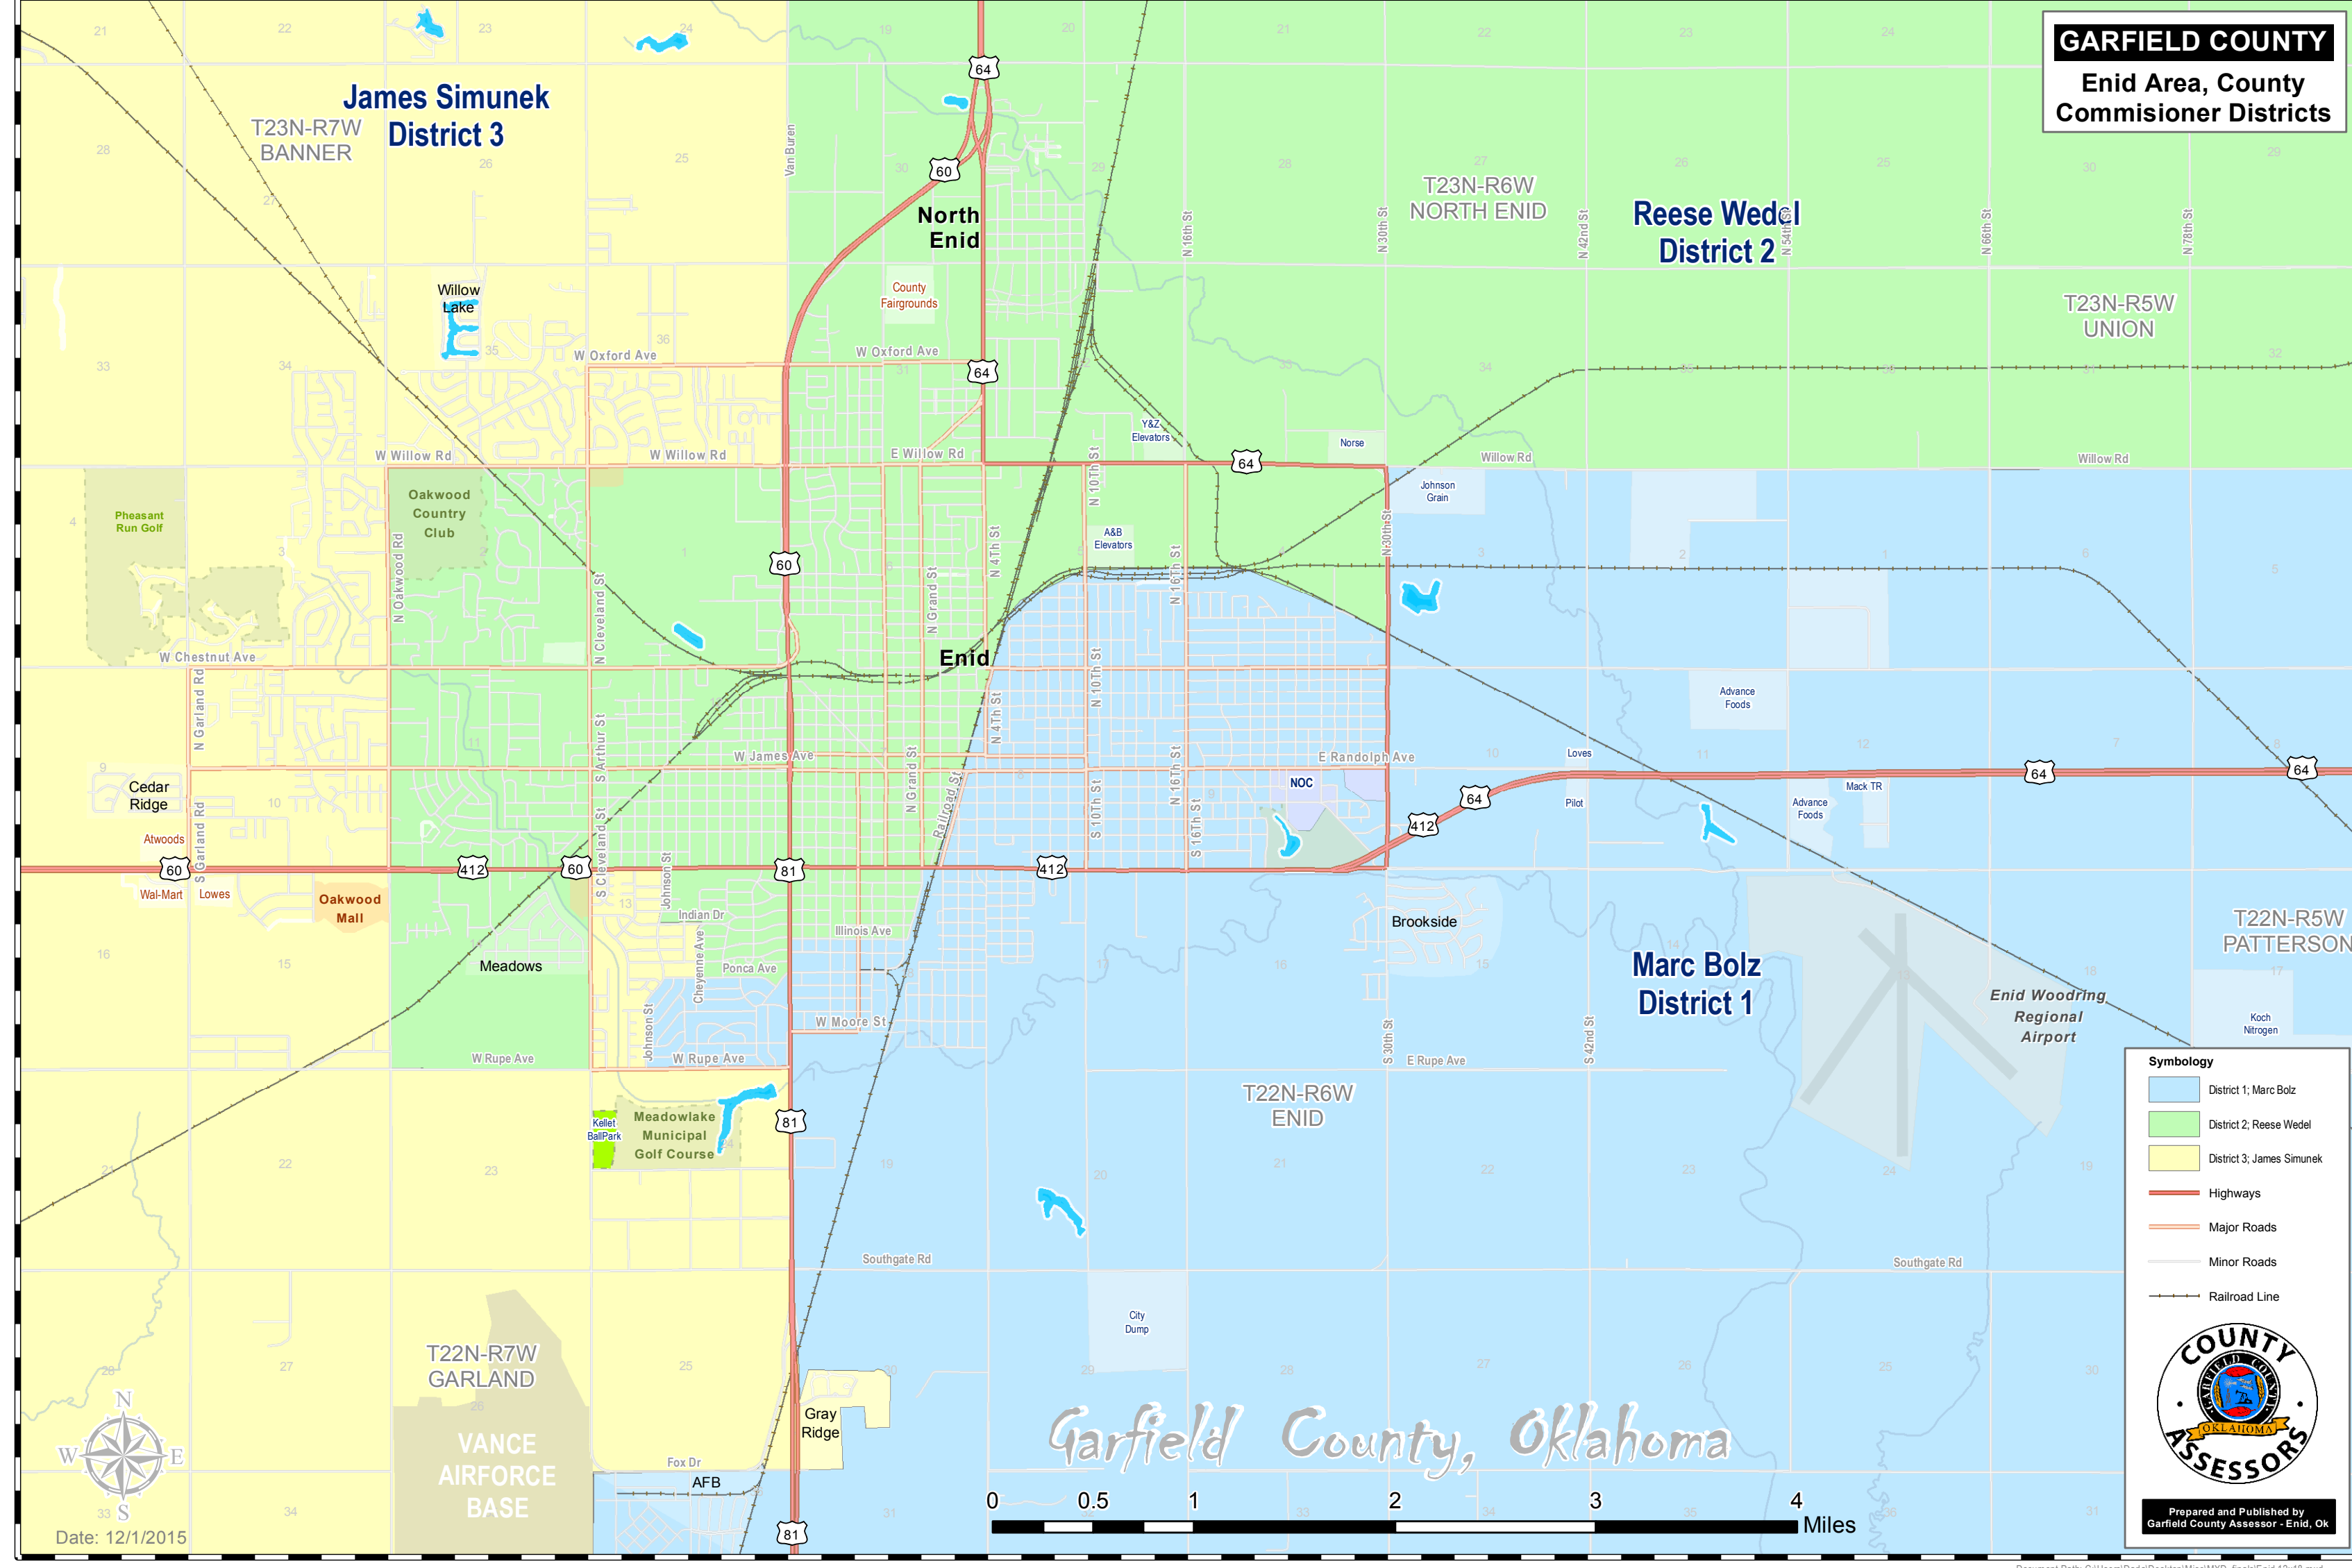

GARFIELD COUNTY

Enid Area, County Commisioner Districts

**James Simunek
District 3**

**Reese Wedel
District 2**

**Marc Bolz
District 1**

Symbology

- District 1; Marc Bolz
- District 2; Reese Wedel
- District 3; James Simunek
- Highways
- Major Roads
- Minor Roads
- Railroad Line

Prepared and Published by
Garfield County Assessor - Enid, Ok

Garfield County, Oklahoma

Date: 12/1/2015